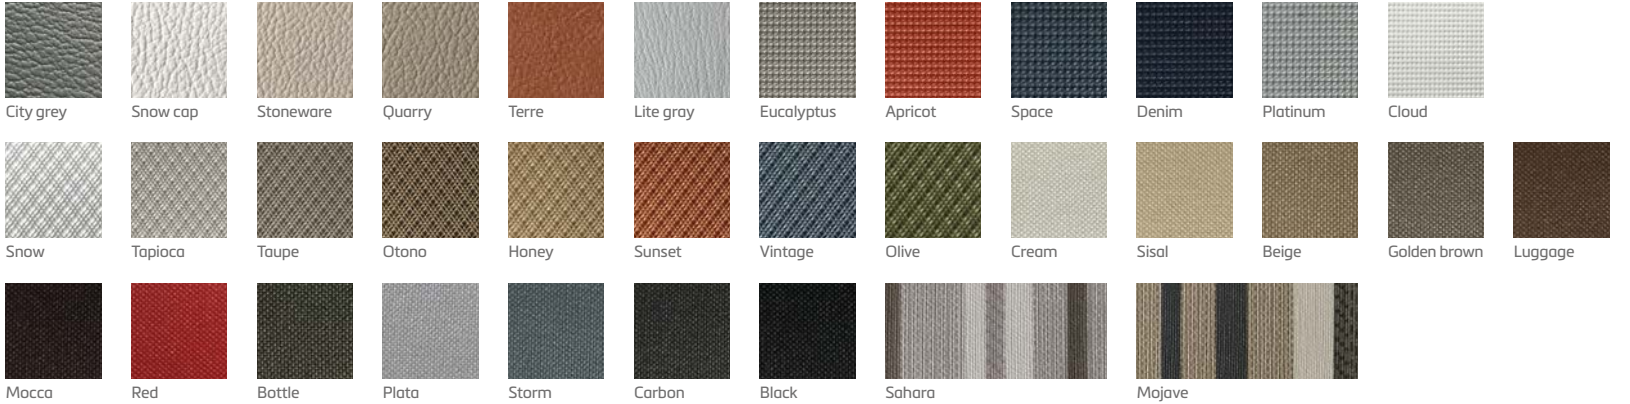

Minder Yüzeği