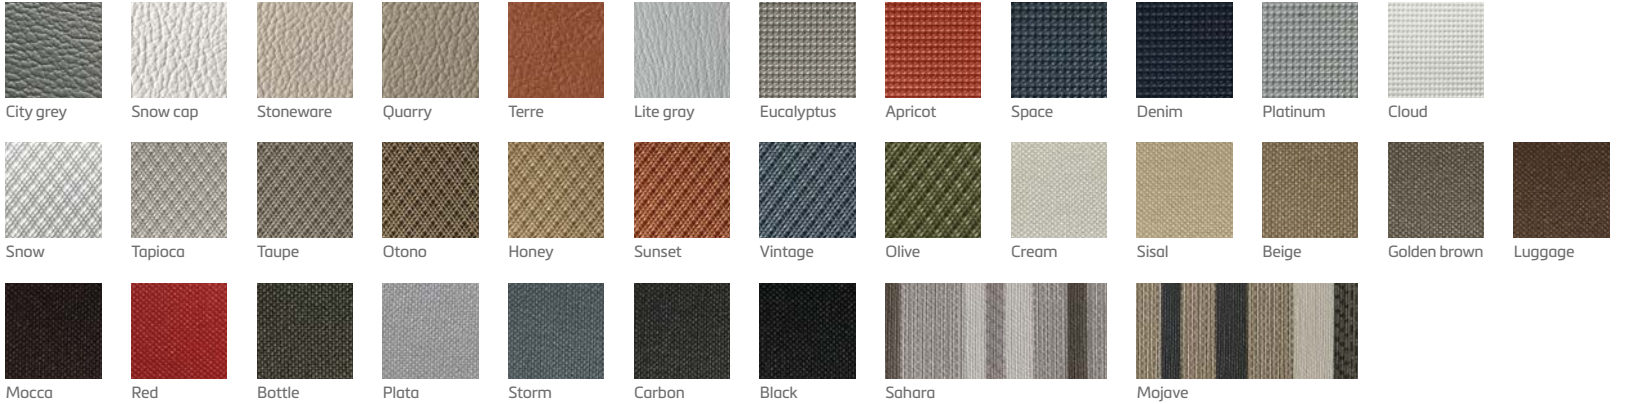

Minder Yüzevi