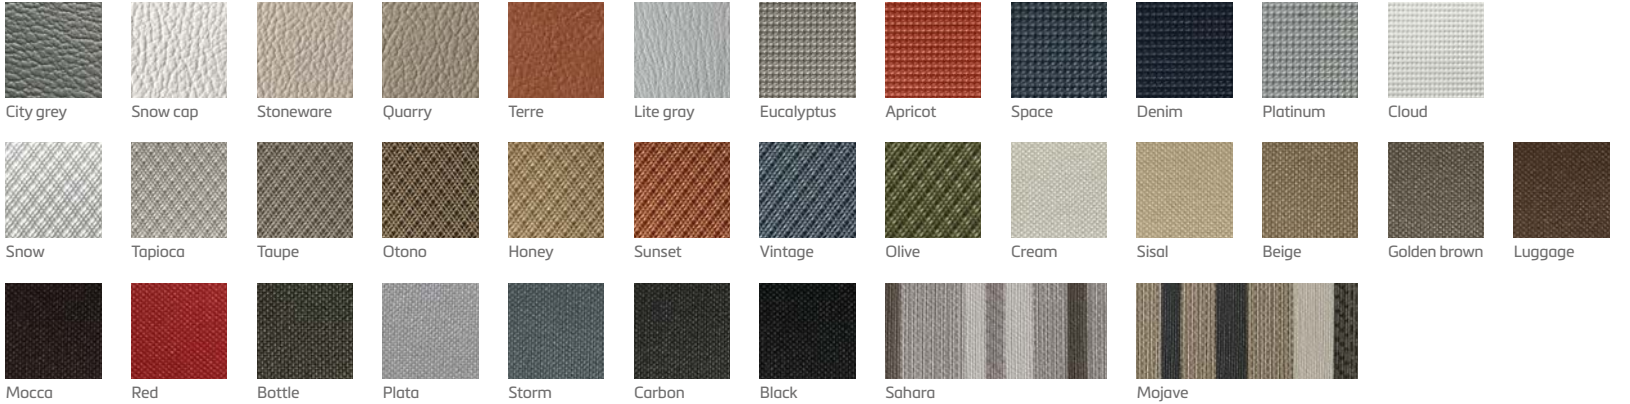

Minder Yüzeği